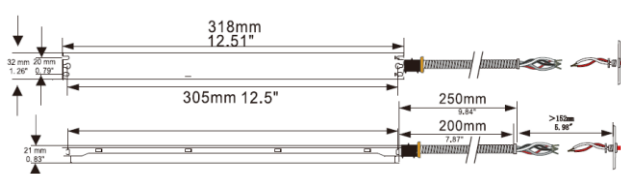

SPECIFICATIONS	
Input Voltage	30-60VDC
Power Frequency	50/60HZ
Output Voltage	30-60VDC
Output Power	8W | 15W
Ambient Temperature	0°C to 50°C
	30°F to 122°F
Installation	Integrated

The BLD-YTXXD-XXX series LED Emergency Driver is UL listed for field and factory installations. It switches to emergency mode during power failures, providing up to 90 minutes of lighting. With an integrated battery, charger, and converter, it delivers 8 or 15W constant power at 30-60VDC. Its slim shape is ideal for use in linear LED lighting fixtures.