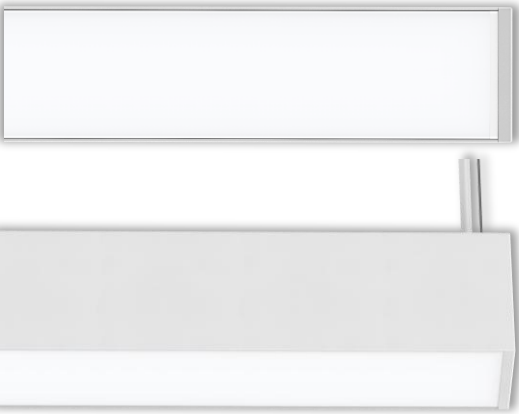

OVERVIEW

Innovative Design

- Extruded aluminum housing for better heat dissipation.
- Highly durable polycarbonate and high transmittance lens.