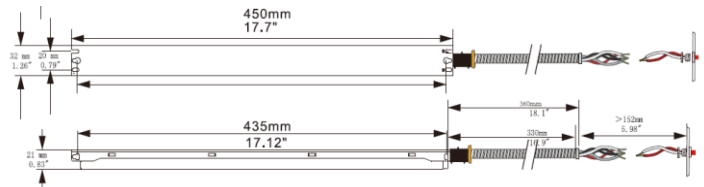

SPECIFICATIONS	
Input Voltage	30-60VDC
Power Frequency	50/60HZ
Output Voltage	30-60VDC
Output Power	8W | 15W
Ambient Temperature	0°C to 50°C
	30°F to 122°F
Installation	Integrated

The BLD-YTXXD-XXX series LED Emergency Driver is UL listed for field and factory installations. It switches to emergency mode during power failures, providing up to 90 minutes of lighting. With an integrated battery, charger, and converter, it delivers 8 or 15W constant power at 30-60VDC. Its slim shape is ideal for use in linear LED lighting fixtures.